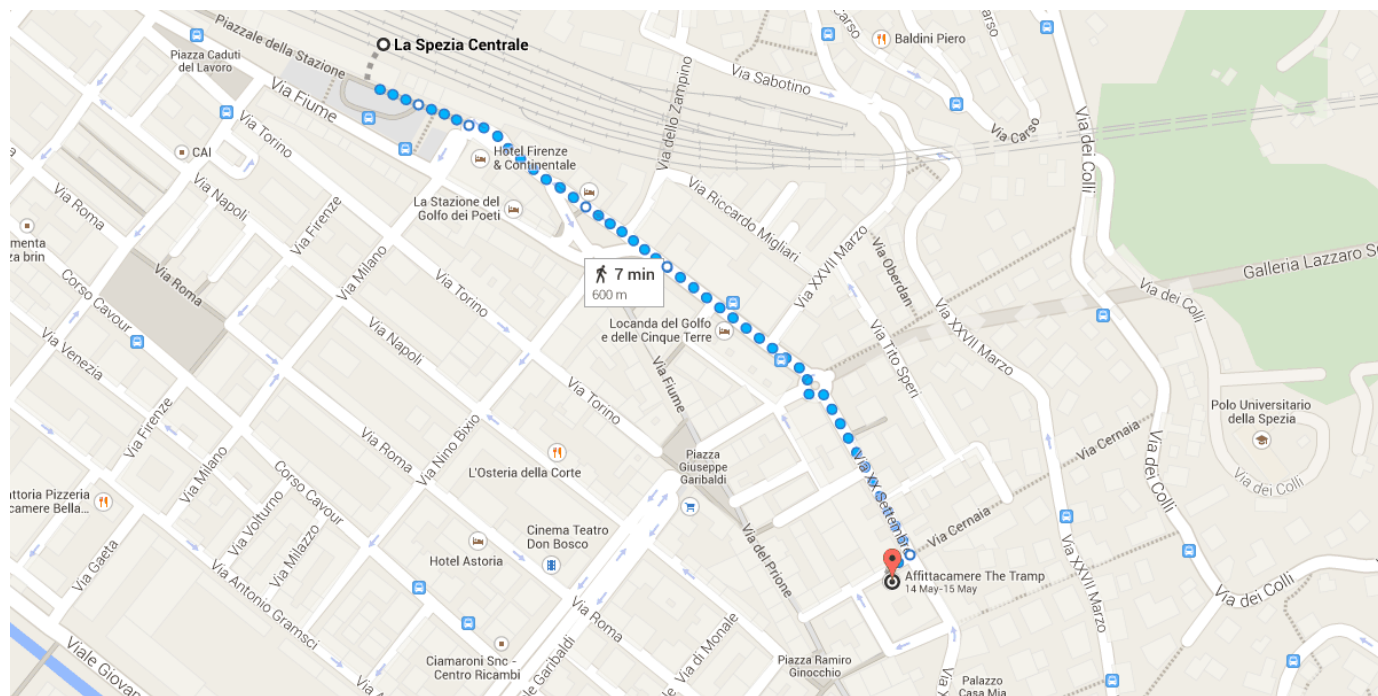

## Directions from La Spezia Centrale to Affittacamere The Tramp

## ○ La Spezia Centrale

Use caution - may involve errors or sections not suited for walking

1. Head east on Piazzale della Stazione toward Piazzale Medaglie D'oro

↑ \_\_\_\_\_ 41 m

2. Continue onto Via Paleocapa Pietro

↑ \_\_\_\_\_ 41 m

3. Slight left to stay on Via Paleocapa Pietro

↙ \_\_\_\_\_ 110 m

4. Continue onto Piazza Saint Bon

↑ \_\_\_\_\_ 75 m

5. Continue onto Via XX Settembre

↑  Go through 1 roundabout \_\_\_\_\_ 300 m

6. Turn right onto Via Cernaia

↘  Destination will be on the left \_\_\_\_\_ 21 m