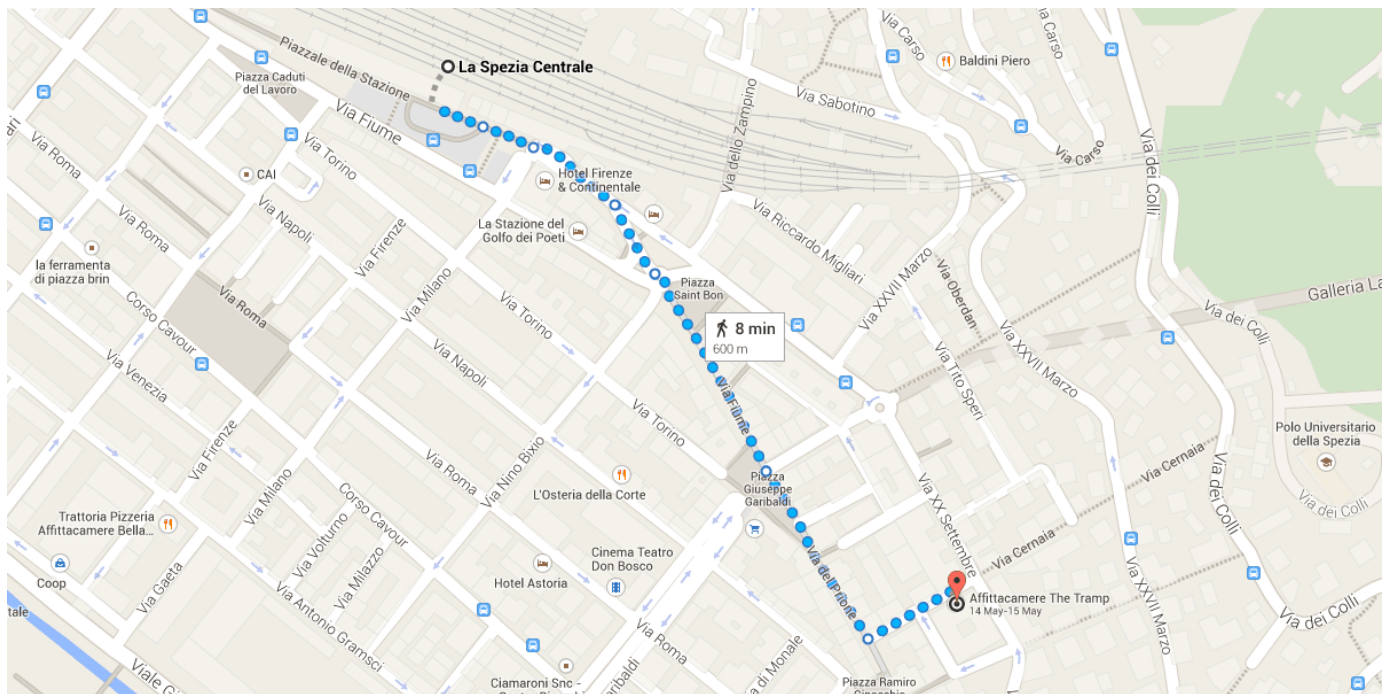

Walk 600 m, 8 min

Directions from La Spezia Centrale to Affittacamere The Tramp

○ La Spezia Centrale

Use caution - may involve errors or sections not suited for walking

1. Head east on Piazzale della Stazione toward Piazzale Medaglie D'oro

↑ _____ 41 m

2. Continue onto Via Paleocapa Pietro

↑ _____ 41 m

3. Slight left to stay on Via Paleocapa Pietro

↙ _____ 78 m

4. Slight right onto Piazza Saint Bon

↘ _____ 60 m

5. At the roundabout, take the 2nd exit onto Via Fiume

⦿ _____ 180 m

6. Continue onto Via del Prione

↑ _____ 150 m

7. Turn left onto Via Cernaia

↙ _____ 70 m

i Destination will be on the right

⊙ Affittacamere The Tramp

Via Cernaia, 28, 19121 La Spezia SP

Map data ©2015 Google